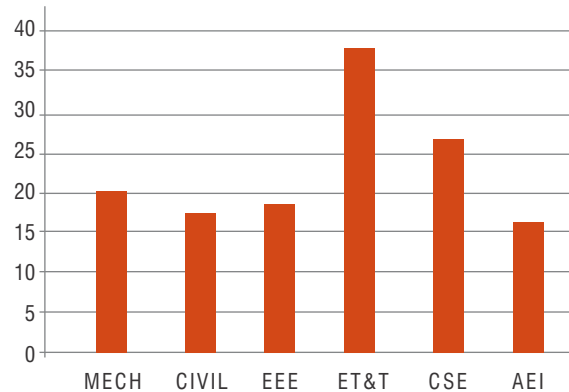

CAMPUS PLACEMENTS

AVERAGE PACKAGE - 3.8 LAC

Following are the list of some companies where the students got placed in the session 2016-17.

LIST OF COMPANIES @ BITR

1. TATA CONSULTING SERVICE (TCS)
2. PERSISTENT
3. CAPGEMINI
4. WEB DUNIA
5. CONGNIZANT
6. VIRTUSA
7. WIPRO
8. INFOSYS
9. MPHASIS
10. IBM
11. CAUSECODE
12. EXCELLON OF SOFTWARE
13. VYSHNAVI INFORMATION TECHNOLOGY
14. PHOENIX MERITIME SERVICES
15. WAYS2CAPITAL
16. BOSCH
17. JAIN SOFTWARE
18. TECHMENT SOLUTIONS
19. MOTIF INFOTECH
20. CONCEIRGE TECHNOLOGIES and many more.....!

PLACEMENT RECORD

2016-2017